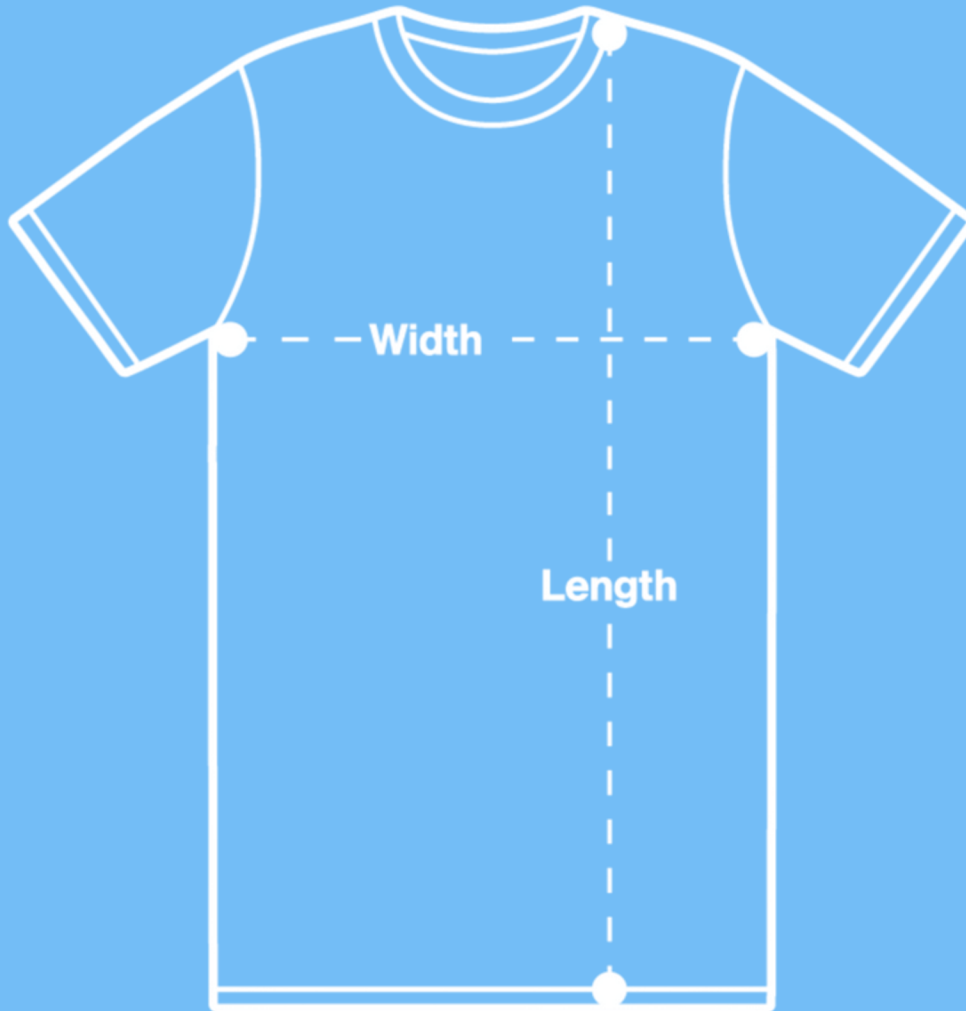

SIZING GUIDELINES

Women's Round Neck Tshirt

MEASUREMENT	XSM	SML	MED	LRG	XLG	2XL	3XL
Body Width (inches)	18	19	20	20-3/4	21-3/4	22-3/4	23-3/4
Body Length (inches)	25	25-1/2	25-3/4	26-1/4	26-1/2	27	27-1/4