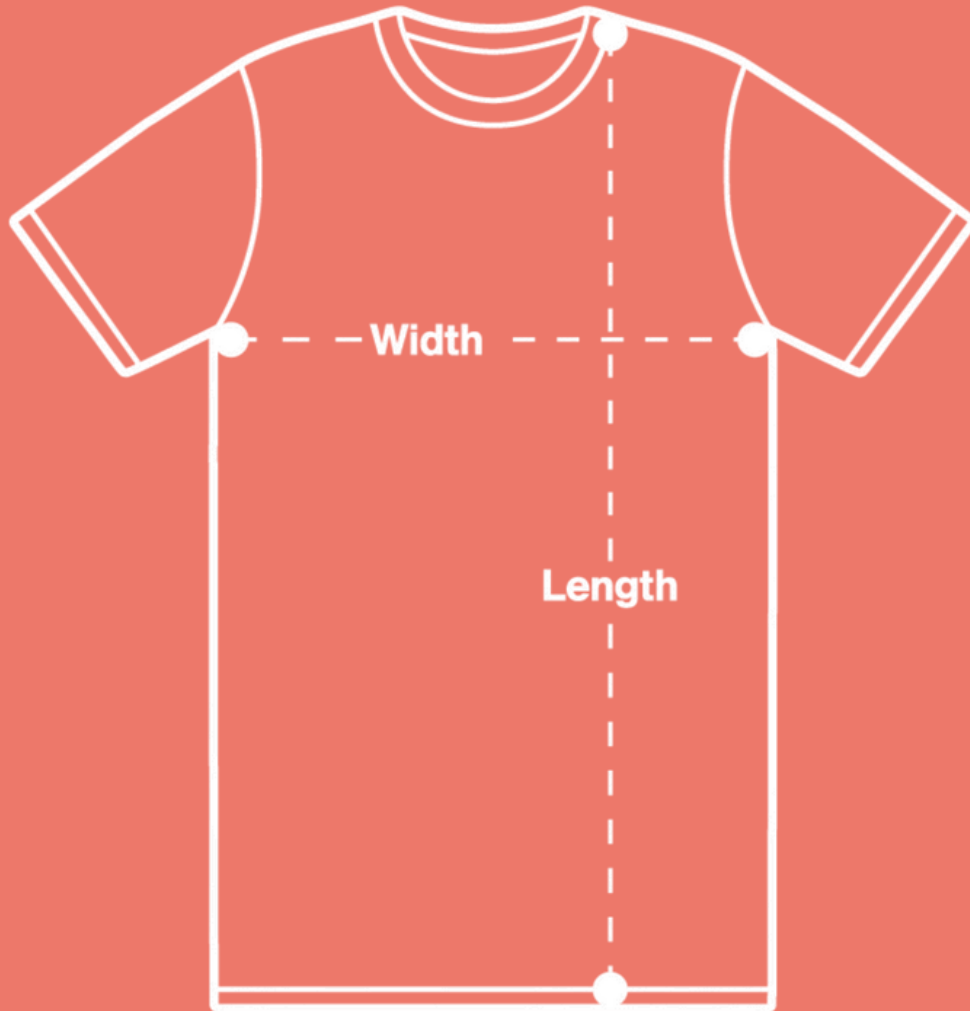

SIZING GUIDELINES

Men's Round Neck Tshirt

MEASUREMENT	XSM	SML	MED	LRG	XLG	2XL	3XL	4XL	5XL
Body Width (inches)	17	18-1/2	20-1/2	22-1/4	24	25-1/4	26-3/4	29-1/2	31-1/2
Body Length (inches)	26-3/4	28	29-1/2	31	32-1/4	33	33-1/2	34-1/4	35